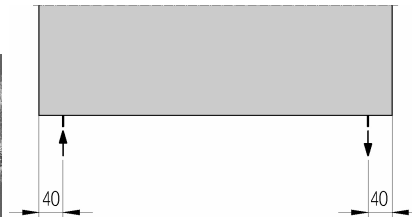

M-P230/Altima Spa

© Copyright by PGR

02/2007

PGR 020

L	L1
513mm	200 mm
613mm	300 mm